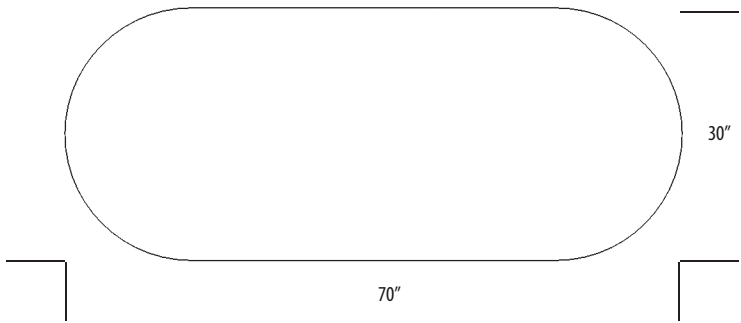

BNP-001

NATURAL LIMESTONE TUB

CLASSIC COLLECTION

Truly unique focal point of any bathroom

Carved from a single block of stone

Timeless longlasting beauty

Easy maintenance

BNP-001

SPECIFICATIONS

Base material:	Natural Limestone
Approx. weight:	>1000 lbs

NOTES

UNIK STONE can not be held responsible for any technical errors and is allowed to make changes on specifications without notice. The dimensions are approximative. For more informations on Unik Stone's warranty, please contact your Unik Stone dealer.