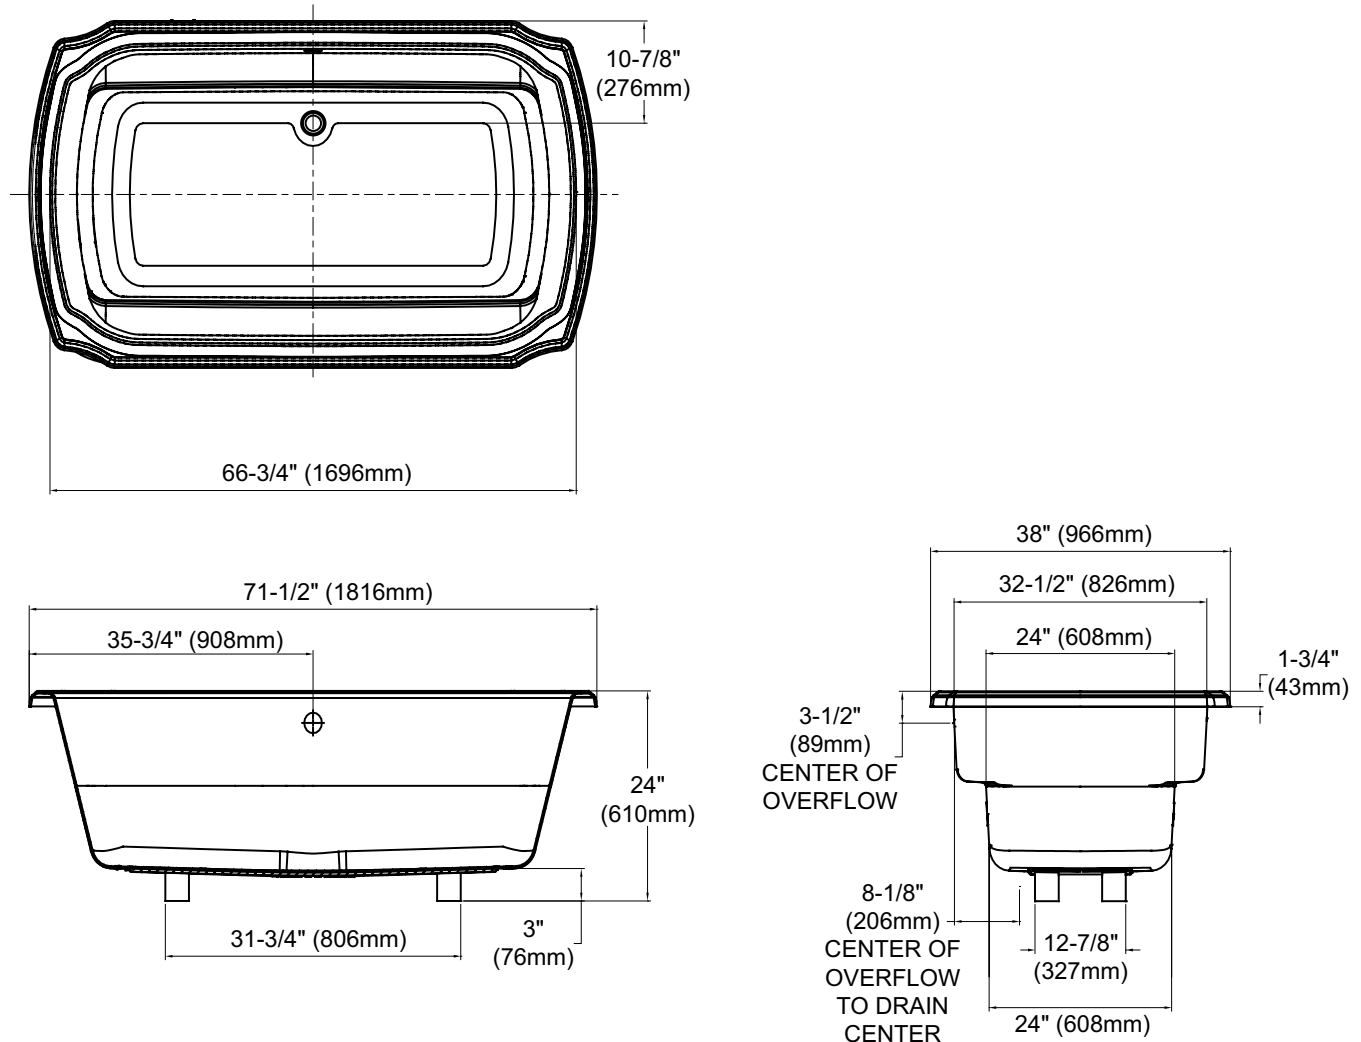

Guinevere® 6' Soaker Bathtub

FEATURES

- 71-1/2" x 38" x 24"
- Luxuriously deep bathing well
- Cast-acrylic construction provides high durability
- Slip-resistant surface
- Optional solid brass grab bar with various finishes

ABY974N

Guinevere® 6' Soaker Bathtub

SPECIFICATIONS

- Size 71-1/2" L x 38" W
- Depth 20"
- Water Depth 15.3"
- Warranty 1 Year Limited Warranty on acrylic tub
1 Year Limited Warranty on components and parts
- Material Cast Acrylic
- Shipping Weight 100 lbs.
- Shipping Dimensions 74" L x 44" W x 27" H
- Gallons 98 to overflow

INSTALLATION NOTES

Floor support under bath must provide a minimum of 75 lbs/square foot (366 kg/square meter) loading.

TOTO®

These dimensions and specifications are subject to change without notice