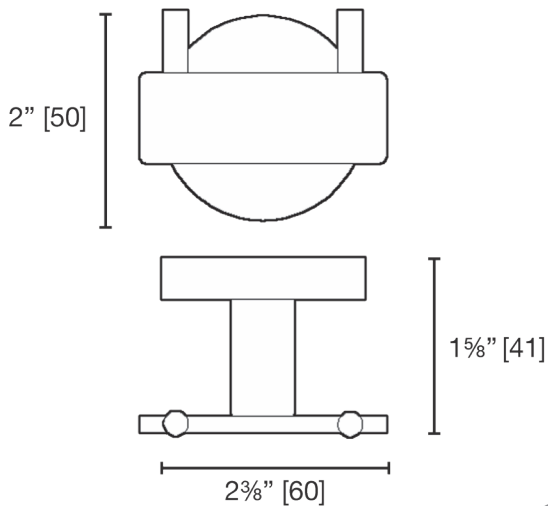

A6982
Double Robe Hook

LALOO ACCESSORIES
SERVICE@LALOO.CA
866.305.2566

Transitional design combining soft curves and parallel angular lines. Ash complements faucets that articulate both geometries.

Complementary Accessories

- hand towel bar
- single towel bar
- paper holder

- 5 piece accessory set

Available Finishes

C chrome

MB matte black

Use metric dimensions for greatest accuracy. Specifications are subject to change without notice.