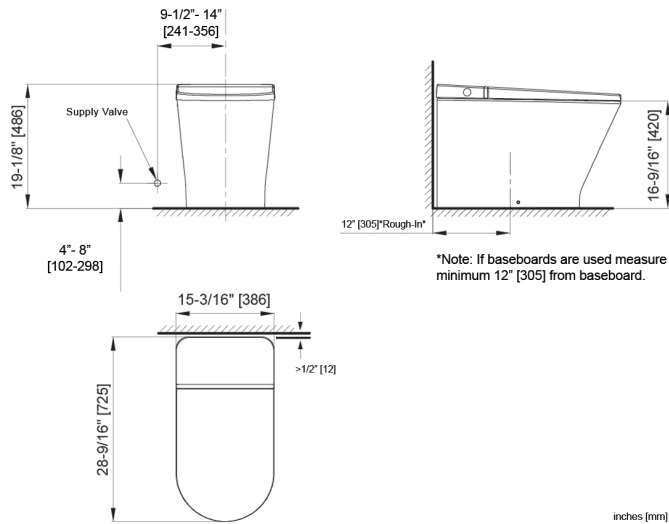

PRIMUS

TANKLESS TOILET W330-0431-U1

FEATURES

Dimensions	L 28-9/16" x W 15-3/16" x H 19-1/8"
Weight	110.23 lbs
Material Finish	Vitreous China and Easy Clean Antibacterial Glaze
Color	White and Chrome Trim (<i>alt:</i> Champagne, Gold or Rose Gold Trim)
Water Consumption	Single Flush 1.28 GPF (4.8 LPF)

CODES/STANDARDS

ASME A112.19.2-2013/CSA B45.1-13, ASSE 1002
 Single-Flush High Efficiency Toilet (HET) at 1.28 GPF
 MAP RATING HIGHLY RECOMMENDED Flush Performance

DETAILS

The Primus tankless toilet is the core of AXENT's complex and skillfully engineered technologies showcased in an exceptionally simple yet modern low-profile design. Its tankless design takes up less space than traditional toilets and incorporates engineering innovations to offer less design intrusion with more flushing excellence.